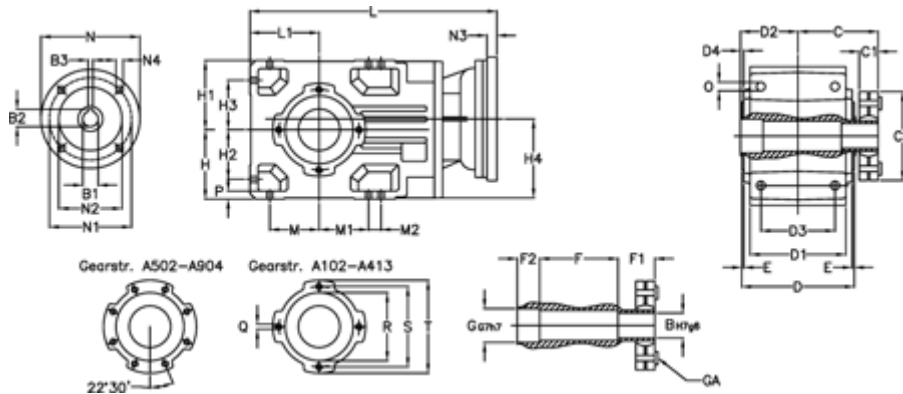

Data Sheet

Article number: 29600313745225
 Description: Bevel helical gearbox
 A303US-137,4-P71B5

Measures

B = 40	D1 = 130	F2 = 50	L = 390.5	N3 = -
B1 = 14	D2 = 80	G = 42	L1 = 90	N4 = M8x16
B2 = 16.3	D3 = 95	GA = 14,5 NM	M = 63.0	O = 12.0
B3 = 5	d4 = 5.0	H = 90	M1 = 63.0	P = 11
C = 113.5	Description = A303US-xx-P71 B5	H1 = 90	M2 = 22	Q = M8x15
C1 = 24	E = 3.0	H2 = 63.0	N = 160	R = 95
C2 = 90.0	F = 95.5	H3 = 63.0	N1 = 130	S = 115
D = 156	F1 = 48.0	H4 = 108.5	N2 = 110	T = 140